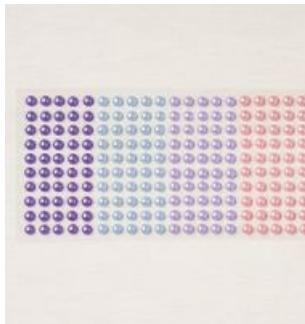

YouTube Link: <https://youtu.be/IN52QTjK9GU>

Z Fold Gift card holder

1. White or Vanilla Cardstock – 4 ¼" x 11", scored at 2 ¾" and 5 ½"
2. White or Vanilla Cardstock – 3 ½" x 9", scored at 4 ½"

3. Designer Series Paper – (2) 3 ¼" x 4 ¼"
4. Designer Series Paper – 2 ½" x 4"
5. Colored Cardstock to match DSP – 3 ¾" x 4 ¾"
6. Scraps of White or Vanilla
7. Scraps of Colored
8. Circle Punch – as close to 2" that you have
9. Stamps – images and sentiments
10. Inks
11. Dimensionals
12. Adhesive
13. Embellishments

Ice Cream Corner Designer

Series Paper

[154567]

\$11.50

Basic White 8 1/2" X 11"

Cardstock

[159276]

\$9.75

Pastel Pearls

[154571]

\$6.50

Granny Apple Green Stampin'

Pad

[147095]

\$7.50

Granny Apple Green 8-1/2" X