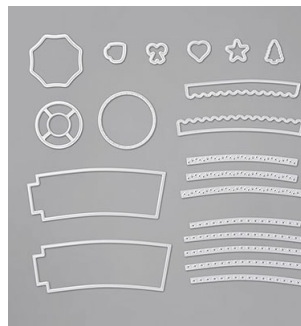

Warm Wraps Dies

[153521]

$35.00